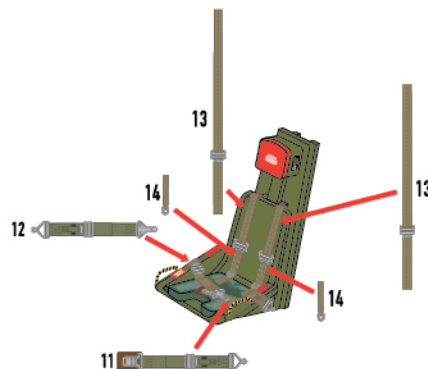

# LOCKHEED F80 SHOOTING STAR/T33 TRAINER (EARLY) SEAT BELT SET

?  
HEADREST SHAPE  
SUPPLIED IN KIT

NOTE: HEADREST  
CORRECT SHAPE

NOTE: MAKE SEAT CUSHION  
FROM SCRAP PLASTIC

SEAT COLOUR  
ZINC CHROMATE GREEN