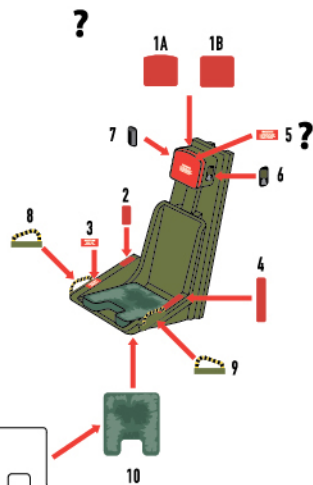

# LOCKHEED F80 SHOOTING STAR/T33 TRAINER (EARLY) SEAT BELT SET

?  
HEADREST SHAPE  
SUPPLIED IN KIT

NOTE: HEADREST  
CORRECT SHAPE

NOTE: MAKE SEAT CUSHION  
FROM SCRAP PLASTIC

SEAT COLOUR  
ZINC CHROMATE GREEN